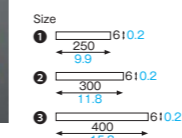

Bamboo wrap string (bamboo)

H-25-30-40 Bamboo wrap string

Material Paper/Iron wire

Weight ① 0.49g/0.02oz

② 0.59g/0.02oz

③ 0.81g/0.03oz

Entries 500pcs (500pcs × 1)

- ① WH-500 [3820200]
- ② WH-510 [3820201]
- ③ WH-520 [3820202]

Bamboo box Small · Middle · Large (bamboo)

WH-500 · WH-510 · WH-520 Bamboo box Small · Middle · Large

Material Coated cardboard/Resin coating

Function Light waterproof, Greaseproof

Capacity —

Weight ① 17.50g/0.62oz