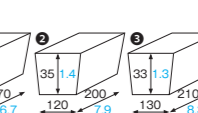

Bamboo box Small · Middle · Large (bamboo)

WH-500 · WH-510 · WH-520 Bamboo box Small · Middle · Large

Material Coated cardboard/Resin coating

Function Light waterproof, Greaseproof

Capacity —

Weight ① 17.50g/0.62oz

② 23.32g/0.82oz

③ 28.00g/0.99oz

Entries ① 1000pcs (50pcs × 20)

② 500pcs (50pcs × 10)

WS-310 · WS-320 Bamboo wrap

Material Coated cardboard/Resin coating

Function Light waterproof, Greaseproof

Capacity —

Weight ① 14.36g/0.51oz

② 20.72g/0.73oz

Entries ① 1000pcs (50pcs × 20)

② 500pcs (50pcs × 10)

※ applicable string ① H-30 ② H-40

WH-100 · WH-150 · WH-200 Bamboo wrap

Material Coated cardboard/Resin coating

Function Light waterproof, Greaseproof

Capacity —

Weight ① 27.30g/0.96oz

② 32.00g/1.13oz

③ 35.04g/1.24oz

Entries 500pcs (50pcs × 10)

※ applicable string H-40