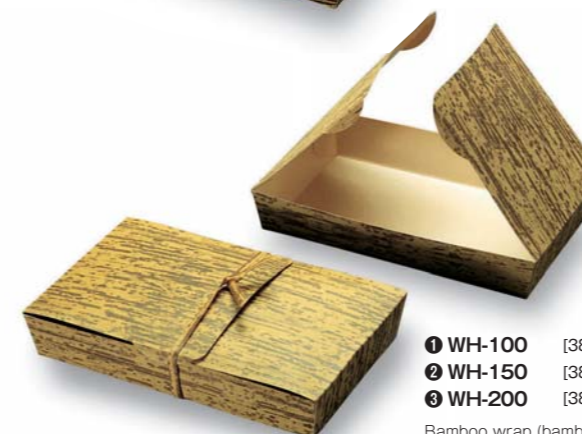

07 Bamboo wrap

original cup collection

Bamboo wrap & Bamboo box

The "Chikuhou" boxes are based on an image of wrapping food up in a piece of bamboo skin. There's also a box with a standard single-hinge lid. Printing and embossing techniques express the feeling of bamboo very realistically.

[Main use Food & Snack case]

- ① WS-310 [3820005]
- ② WS-320 [3820006]

Bamboo wrap (bamboo)

- ① WH-100 [3820001]
- ② WH-150 [3820002]
- ③ WH-200 [3820003]

Bamboo wrap (bamboo)

- ① H-25 [3820008]
- ② H-30 [3820009]
- ③ H-40 [3820010]

Bamboo box Small · Middle · Large (bamboo)

WH-500 · WH-510 · WH-520 Bamboo box Small · Middle · Large

Material Coated cardboard/Resin coating

Function Light waterproof, Greaseproof

Capacity —

Weight ① 17.50g/0.62oz