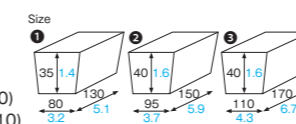

Bamboo box Small · Middle · Large (bamboo)

WH-500 · WH-510 · WH-520 Bamboo box Small · Middle · Large

Material Coated cardboard/Resin coating

Function Light waterproof, Greaseproof

Capacity —

Weight ① 17.50g/0.62oz

② 23.32g/0.82oz

③ 28.00g/0.99oz

Entries ① 1000pcs (50pcs × 20)

② 500pcs (50pcs × 10)

WS-310 · WS-320 Bamboo wrap

Material Coated cardboard/Resin coating

Function Light waterproof, Greaseproof

Capacity —