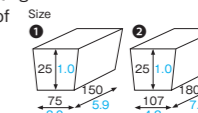

WS-310 · WS-320 Bamboo wrap

Material Coated cardboard/Resin coating

Function Light waterproof, Greaseproof

Capacity —

Weight ① 14.36g/0.51oz

② 20.72g/0.73oz

Entries ① 1000pcs (50pcs × 20)

② 500pcs (50pcs × 10)